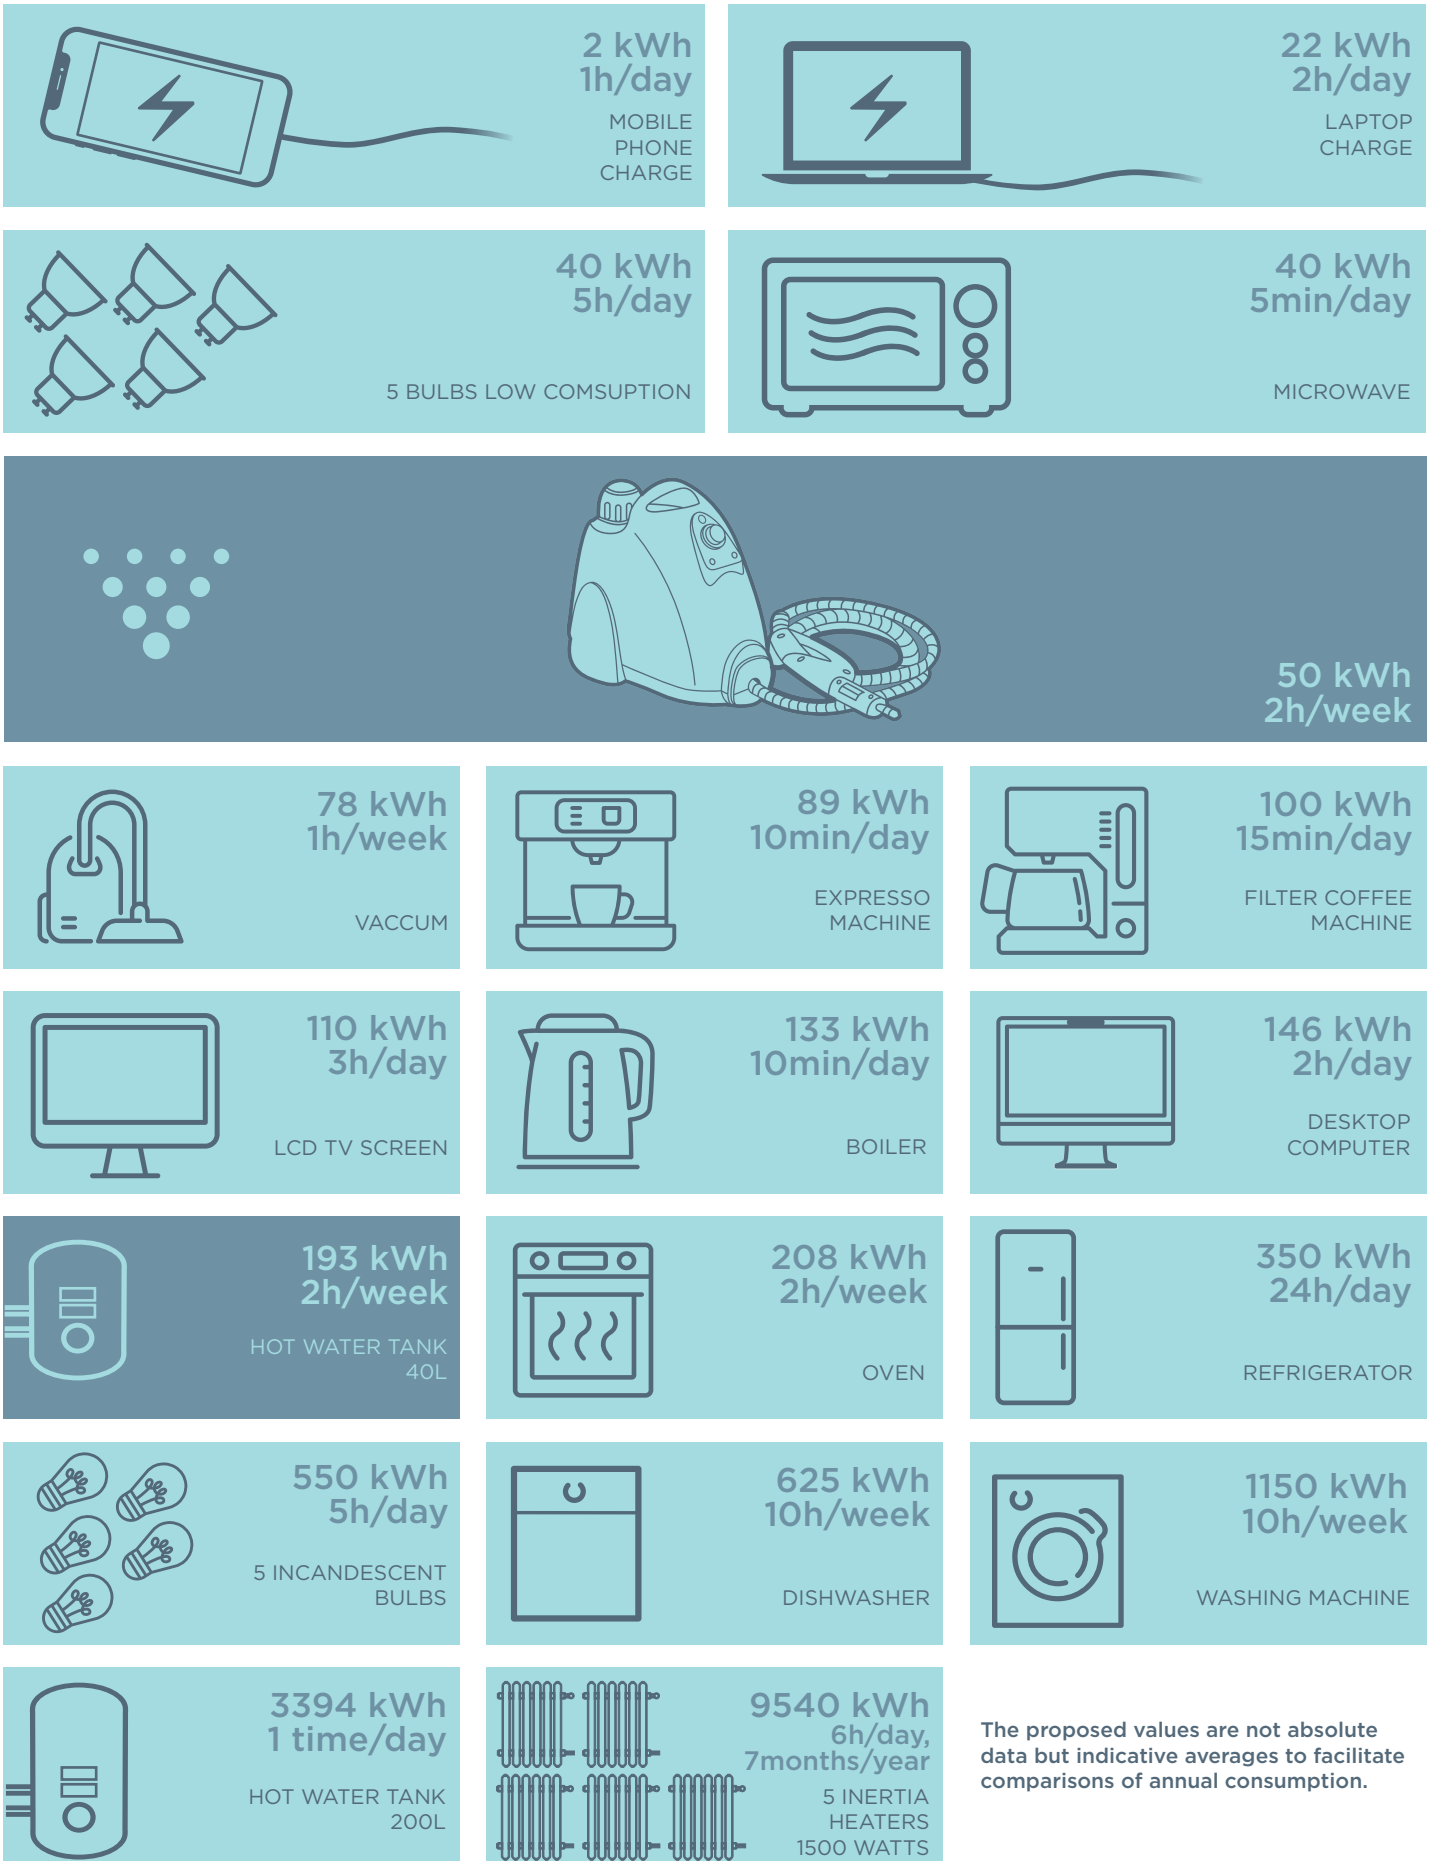

# Electrical consumption (annual)

comparison of household appliances and electronics\*

The proposed values are not absolute data but indicative averages to facilitate comparisons of annual consumption.

\*The ranking was based on frequency, duration of use and consumption in kWh (kilowatts/hour)  
Indicative chart. Features may vary from product to product and brand to brand.